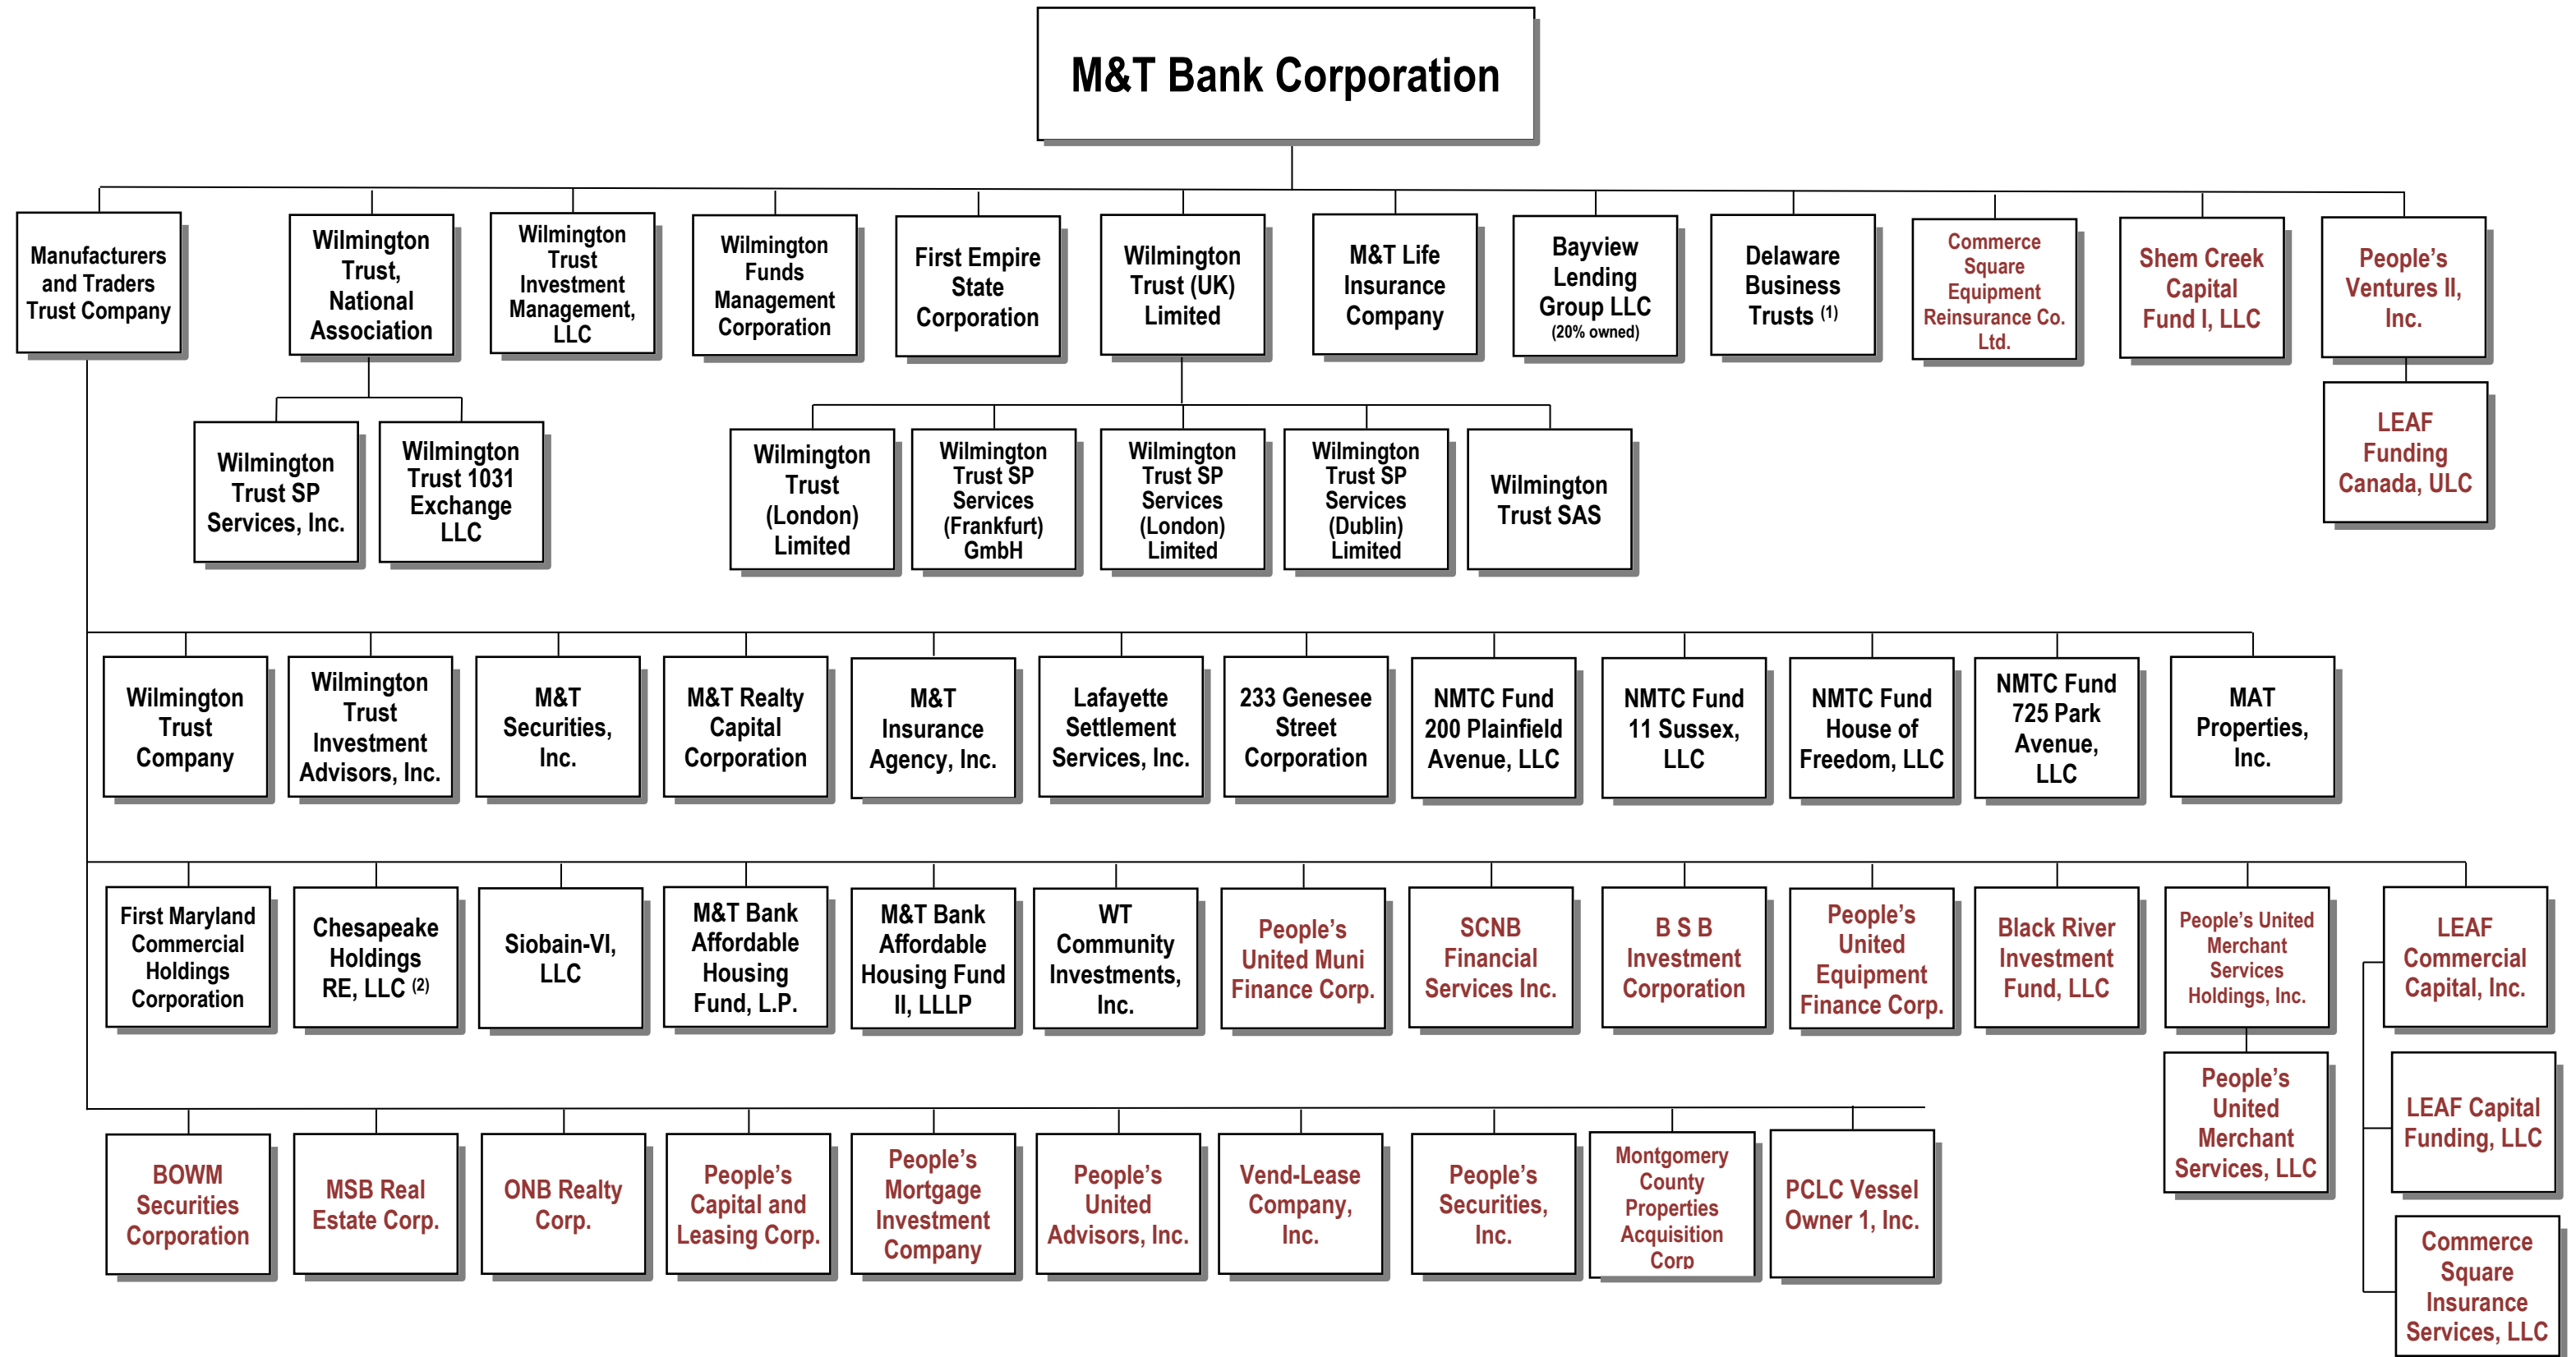

(1) The following business trusts were formed for the purpose of issuing trust preferred securities to investors and which M&T Bank Corporation is the holder of the common securities: First Maryland Capital I; First Maryland Capital II; Allfirst Preferred Asset Trust; Allfirst Preferred Capital Trust; Provident Trust I; Provident Statutory Trust III; Southern Financial Statutory Trust I; Southern Financial Capital Trust III; BSB Capital Trust I; BSB Capital Trust III. These entities do not otherwise conduct any business activity.

(2) This entity is the sole owner of the following DPC ("debts previously contracted") companies: Chesapeake Holdings BB, LLC; Chesapeake Holdings CSG, LLC; Chesapeake Holdings East, LLC; Chesapeake Holdings GRLA, LLC; Chesapeake Holdings KB, LLC; Chesapeake Holdings NC1, LLC; Chesapeake Holdings OR-WASH, LLC; Chesapeake Holdings Olsen, LLC; Chesapeake Holdings Orangeburg, LLC; Chesapeake Holdings PB, LLC; Chesapeake Holdings Park, LLC; Chesapeake Holdings Rock, LLC; Chesapeake Holdings SK, LLC; Chesapeake Holdings UT, LLC; Chesapeake Holdings WT-DE, LLC; and Chesapeake Holdings WV VI, LLC